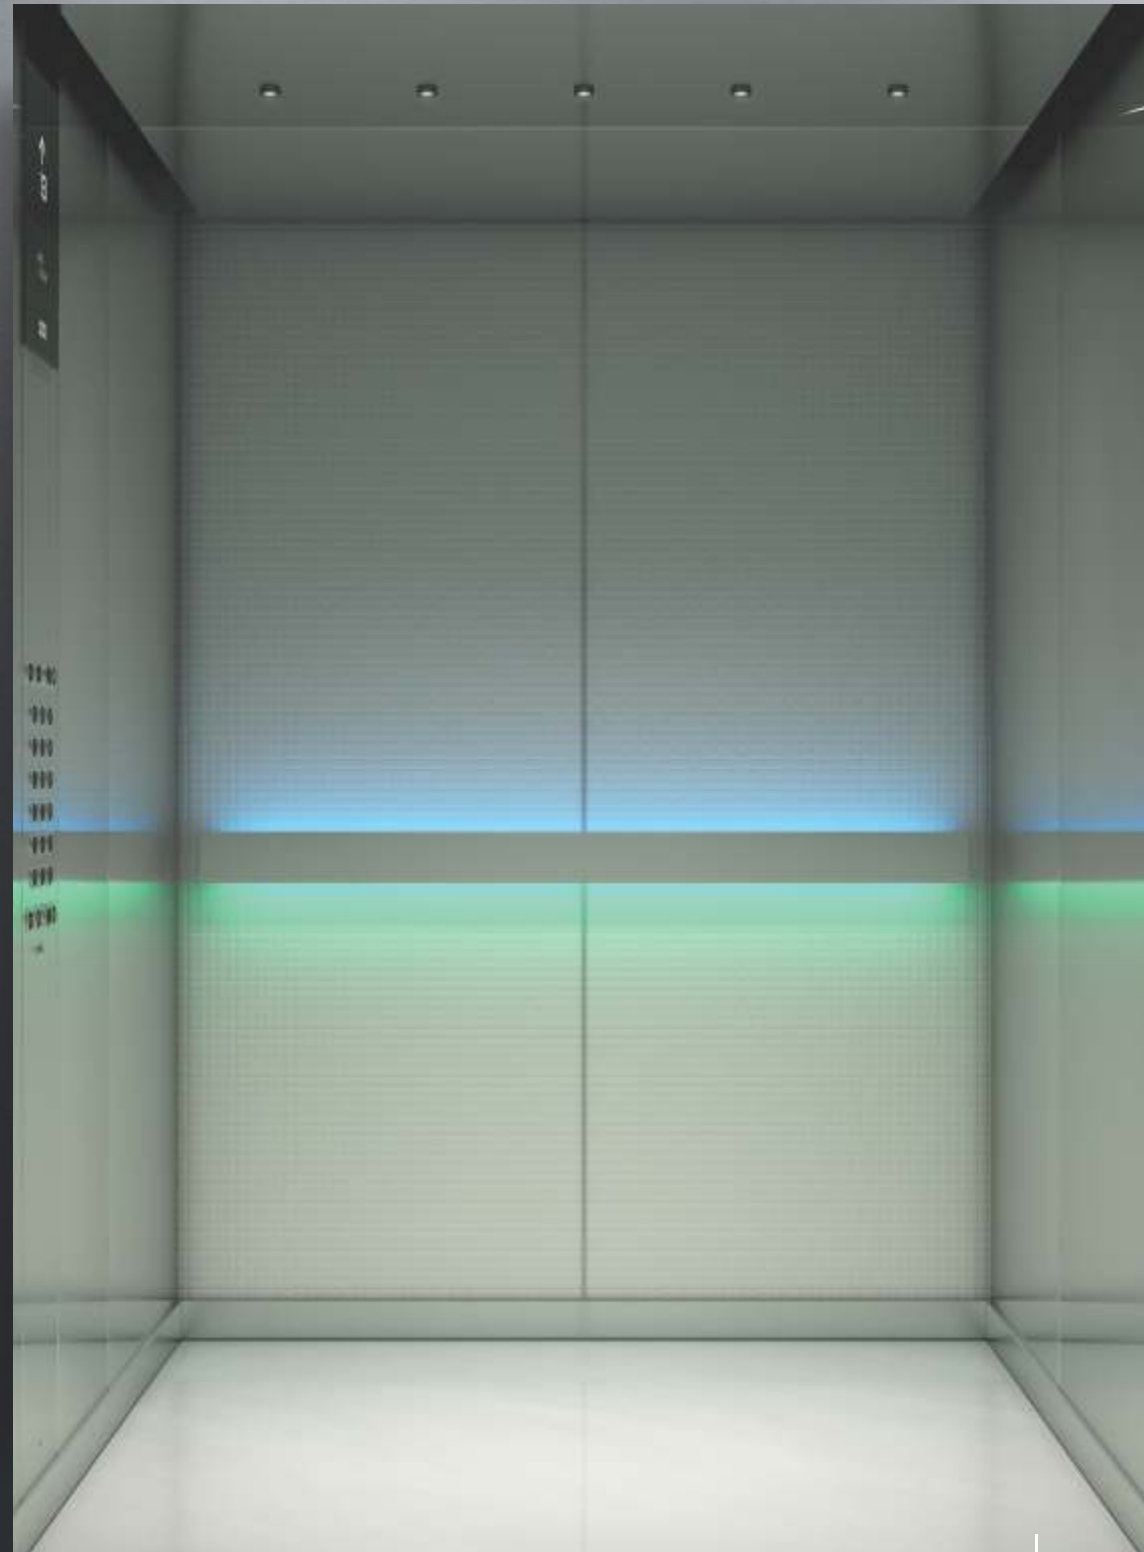

Expressions of art embracing technology

Reminiscing the green-field meets blue-sky effect, light is used as a key feature along with 3D wall that compliments the wall washing light effect. Design inspired by the holistic approach to create a welcoming environment with positive energy.

MISDB009

AquaSparkle

◀ Multifaceted 3D pattern resembles the basic feature of gems and enhances the shadow and light effect. The dual tone lighting used to divide the space creates a pleasant soothing ambience. The minimalist handrail design highlights the light effect.