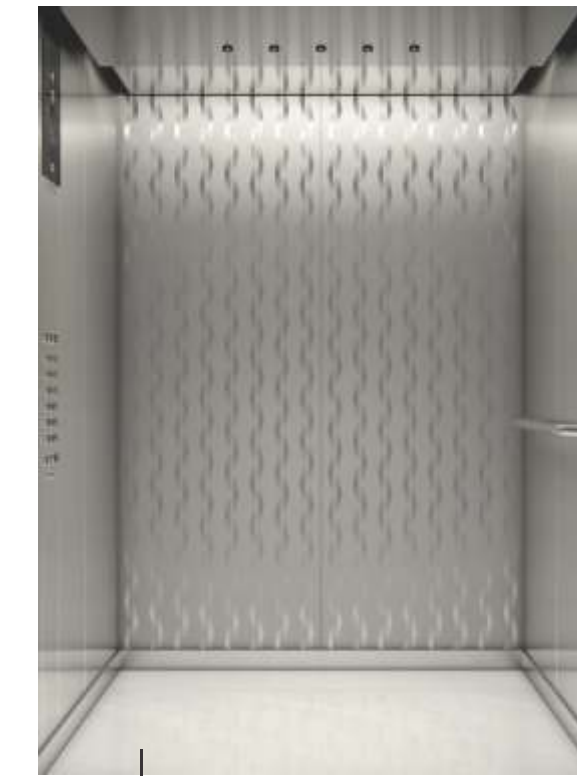

Visually ergonomic KDS 93 full height signalization easily distinguishes between call buttons & functional buttons giving a clutter free look.

MISIL008

▲ Flow Pattern

An expression of elegance, harmony & dynamism, reinterpreted by modern approach. The motif proximity, continuity and reflections within the lustre create a surreal experience.